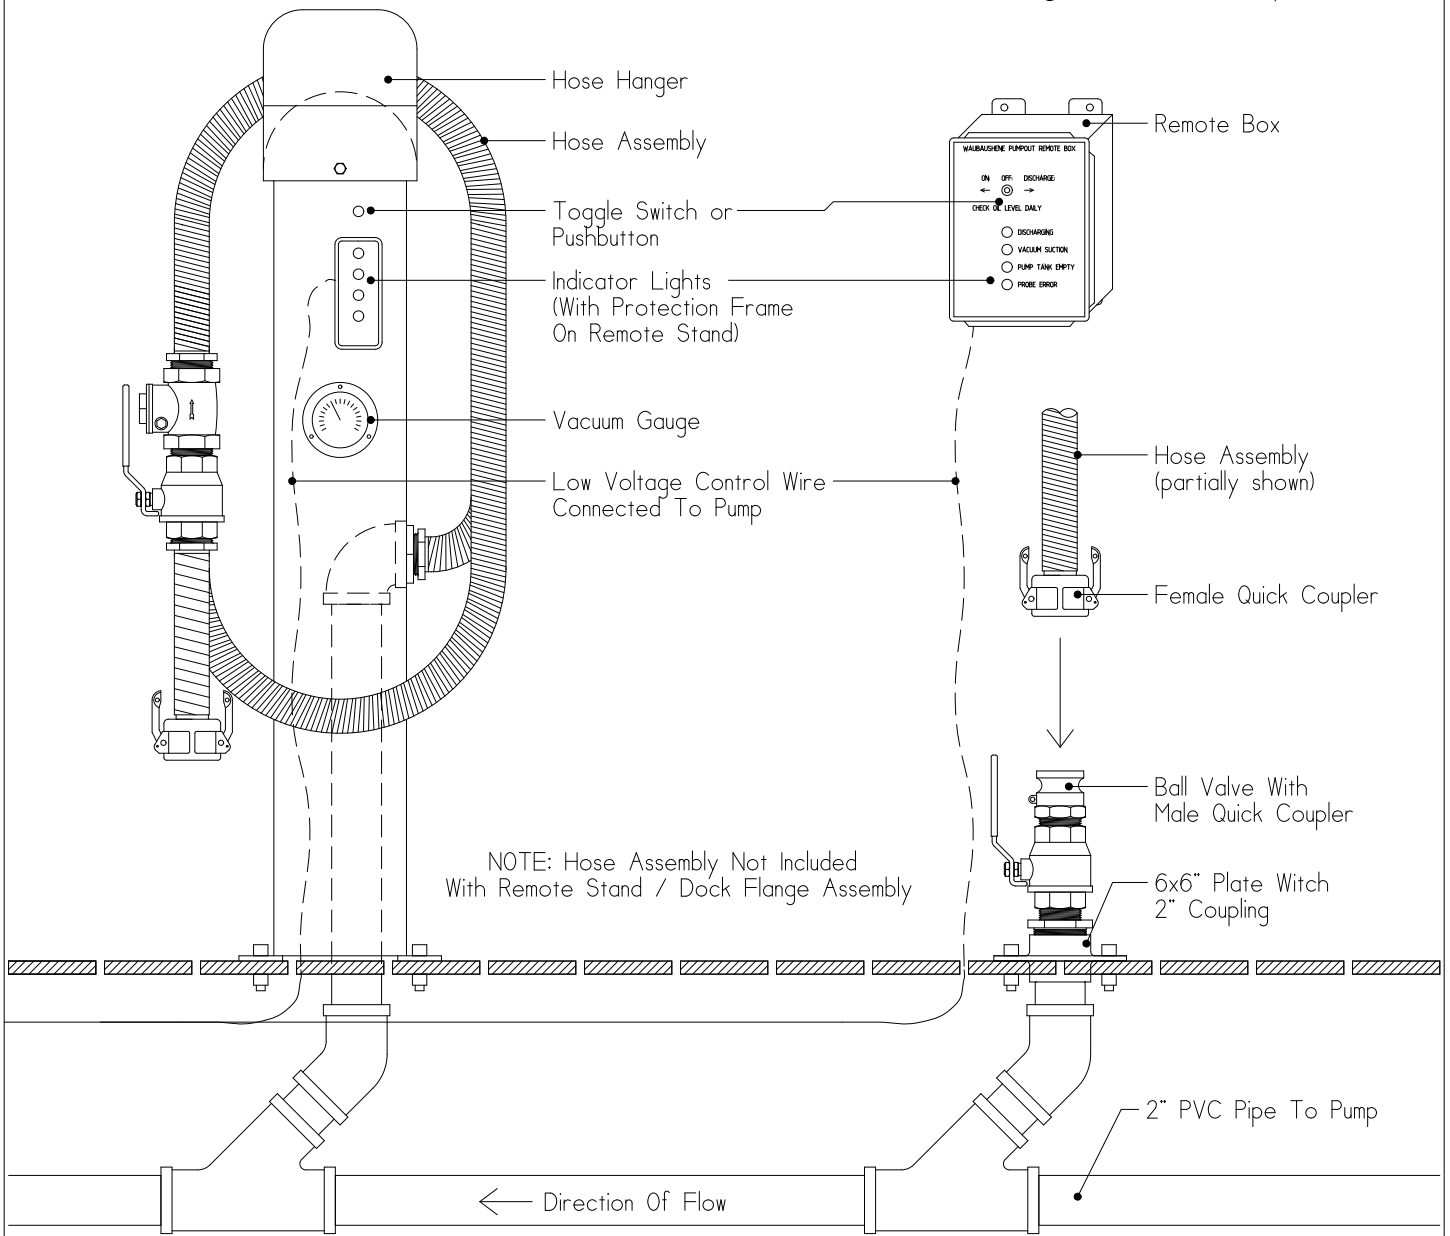

# Remote Stand

# Remote Box with Dock Flange Assembly

DATE: April 04, 2006

DRAWING #:

DOCK.VCD

REVISED:

DRAWN BY:

J.-O. H.